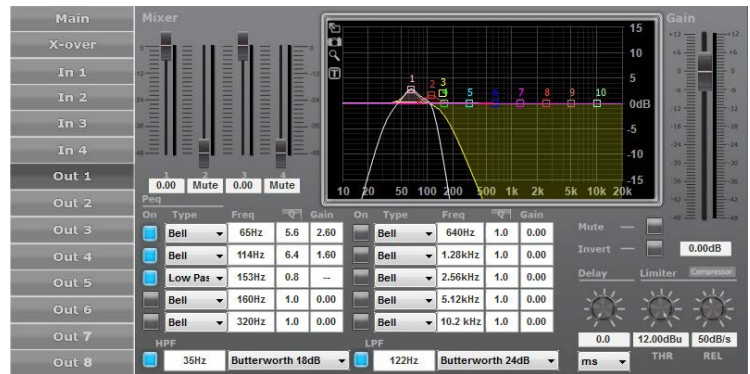

BASSO10

Recommended Preset Settings for **TEOd8 Loudspeaker Management System**

LPF@ 140 Hz

Type	Freq	Q	Gain
Bell	65 Hz	5.6	2.60
Bell	114 Hz	6.4	1.60
Low Pass	153 Hz	0.8	--

HPF:	35 Hz	Butterworth 18dB
LPF:	122 Hz	Butterworth 24dB